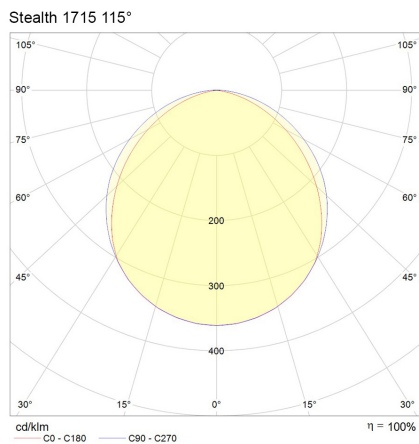

Polar Distribution Diagrams