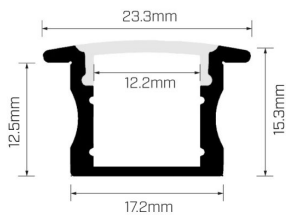

Stealth 1715 Recessed

LINEAR LED

Product Code

ME05RE

Technical Description

Seamless fit

- The Stealth 1715 Linear LED Extrusion features a simple recessed design that allows for easy installation into any joinery. Its bright and efficient lighting is sure to improve both the functionality and aesthetics of your space
- A compact profile with an opal diffuser providing soft and efficient light output for a range of applications, with an optional black diffuser available for greater architectural appeal (available upon request)
- Also available in surface mounted installation
- RGBW or Tuneable White available upon request
- For customised versions of this product, please [contact us](#)

Electrical Specifications

System Power	9.6W, 10W, 14.4W, 19.2W
Input Voltage	24V DC
Control Type	ON/OFF, DALI, Casambi, DMX

Photometric Info

Luminaire Lumens	430lm, 450lm, 575lm, 595lm, 990lm, 1580lm
CRI	CR190
CCT	2700K, 3000K, 3500K, 4000K
Beam Angle	115°
Lumen Maintenance	>50, 000hrs (L70B30)
MacAdam Step	4 Step

Physical Characteristics

Installation Method	Fixed Recessed
Trim Finish	White, Black, Silver
IP Rating / IK Rating	IP20, IP65
Accessories	Linea 9.6W, Linea COB 10W, Linea 14.4W, Linea-Aqua 14.4W, Linea-HE 14.4W, Linea-HE 19.2W
Weight	0.2Kgs
Fitting Material	Aluminium