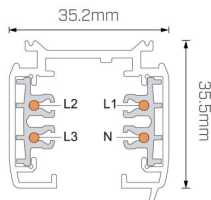

Power Track 3-Circuit Surface Mounted / Suspended

TRACK

Product Code

MK03SS

Technical Description

Right on Track

- The Mondolux Power Track range suits commercial settings such as offices, retail stores, showrooms and galleries, as well as residential spaces
- To allow for multiple switching and dimming/control capability, Power Track is available in ON/OFF, Phase-Cut and CASAMBI
- Available in length options: 1000mm, 2000mm and 3000mm
- If you require a customised length of this product, please [contact us](#)

Physical Characteristics

Installation Method	Surface Mounted / Suspended
Trim Finish	White, Black

Product Accessories

Item	Code	Description
	MAK3FC1	Mondolux Accessories Power Track 3-Circuit Surface Mounted / Suspended / Recessed Flexible Connector White
	MAK3FC2	Mondolux Accessories Power Track 3-Circuit Surface Mounted / Suspended / Recessed Flexible Connector Black
	MAK3JO1	Mondolux Accessories Power Track 3-Circuit Surface Mounted / Suspended / Recessed Joiner White
	MAK3JO2	Mondolux Accessories Power Track 3-Circuit Surface Mounted / Suspended / Recessed Joiner Black
	MAK3LC1-L	Mondolux Accessories Power Track 3-Circuit Surface Mounted / Suspended / Recessed Left L Connector White
	MAK3LC1-R	Mondolux Accessories Power Track 3-Circuit Surface Mounted / Suspended / Recessed Right L Connector White
	MAK3LC2-L	Mondolux Accessories Power Track 3-Circuit Surface Mounted / Suspended / Recessed Left L Connector Black
	MAK3LC2-R	Mondolux Accessories Power Track 3-Circuit Surface Mounted / Suspended / Recessed Right L Connector Black