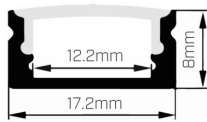

Stealth 1707 Surface Mounted

LINEAR LED

Product Code

ME04SM

Technical Description

The crowd favourite

- Designed for simple surface mounting, the Stealth 1707 Linear LED Extrusion can be effortlessly integrated into any joinery, offering efficient and brilliant illumination that will elevate the look and feel of your space
- A slimline profile with an opal diffuser providing soft and efficient light output for a range of applications, with an optional black diffuser available for greater architectural appeal (available upon request)
- Also available in recessed installation
- RGBW or Tuneable White available upon request
- For customised versions of this product, please [contact us](#)

Electrical Specifications

System Power	5W, 10W, 14.4W
Input Voltage	24V DC
Control Type	ON/OFF, DALI, Casambi, DMX

Photometric Info

Luminaire Lumens	315lm, 530lm, 575lm, 750lm, 1250lm
CRI	CRi90
CCT	2700K, 3000K, 3500K, 4000K
Beam Angle	115°
Lumen Maintenance	>50, 000hrs (L70B30)
MacAdam Step	4 Step

Physical Characteristics

Installation Method	Surface Mounted
Trim Finish	White, Black, Silver
IP Rating / IK Rating	IP20, IP65
Accessories	Linea COB 5W 4mm, Linea COB 10W, Linea 14.4W, Linea-Aqua 14.4W, Linea-HE 14.4W
Weight	0.2Kgs
Fitting Material	Aluminium